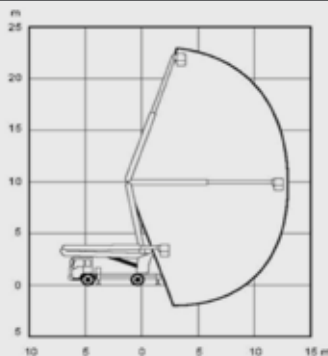

GMJ Model LLF12-300

Maximum Height	13m
Maximum reach	8.8m
Safe Working Load	300kg
Insulation Rating	132kv
Chassis	4x2 or 4x4

Versalift VST-40-I

Maximum Height	14m
Maximum reach	8.5m
Safe Working Load	250kg
Insulation Rating	66kv
Chassis	4x2 or 4x4

GMJ Model LLF16.350

Maximum Height	17.7m
Maximum reach	11.2m
Safe Working Load	350kg
Insulation Rating	132kv
Chassis	4x2 or 4x4

Elevating Work Platform Specialists

Hiring to the Utility, Construction & Vegetation Management Industries

GMJ/Abbey Model 23 Meter

Maximum Height	23m
Maximum reach	13m
Safe Working Load	300kg
Insulation Rating	66kv
Chassis	4x2

GMJ Model LLF 28.300

Maximum Height	28m
Maximum reach	17.5m
Safe Working Load	300kg
Insulation Rating	132kv
Chassis	6x4