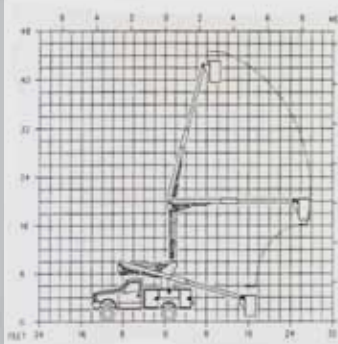

GMJ Model LLF12-300

Maximum Height	13m
Maximum reach	8.8m
Safe Working Load	300kg
Insulation Rating	132kv
Chassis	4x2 or 4x4

Versalift VST-40-I

Maximum Height	14m
Maximum reach	8.5m
Safe Working Load	250kg
Insulation Rating	66kv
Chassis	4x2 or 4x4

GMJ Model LLF16.350

Maximum Height	17.7m
Maximum reach	11.2m
Safe Working Load	350kg
Insulation Rating	132kv
Chassis	4x2 or 4x4

Elevating Work Platform Specialists

Hiring to the Utility, Construction & Vegetation Management Industries