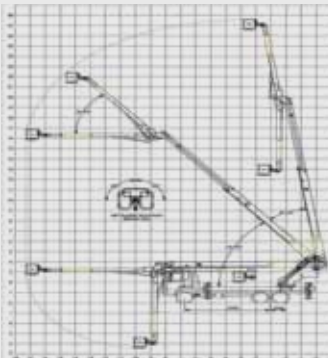

GMJ Model LLF12-300

Maximum Height	13m
Maximum reach	8.8m
Safe Working Load	300kg
Insulation Rating	132kv
Chassis	4x2 or 4x4

Versalift VST-40-I

Maximum Height	14m
Maximum reach	8.5m
Safe Working Load	250kg
Insulation Rating	66kv
Chassis	4x2 or 4x4

GMJ Model LLF16.350

Maximum Height	17.7m
Maximum reach	11.2m
Safe Working Load	350kg
Insulation Rating	132kv
Chassis	4x2 or 4x4

Elevating Work Platform Specialists

Hiring to the Utility, Construction & Vegetation Management Industries

GMJ/Abbey Model 23 Meter

Maximum Height	23m
Maximum reach	13m
Safe Working Load	300kg
Insulation Rating	66kv
Chassis	4x2

GMJ Model LLF 28.300

Maximum Height	28m
Maximum reach	17.5m
Safe Working Load	300kg
Insulation Rating	132kv
Chassis	6x4

Cela TP24 Uninsulated

Maximum Height	24m
Maximum reach	11m
Safe Working Load	225kg
Chassis	4x2*

* (light truck licence only required)

Elevating Work Platform Specialists

Hiring to the Utility, Construction & Vegetation Management Industries