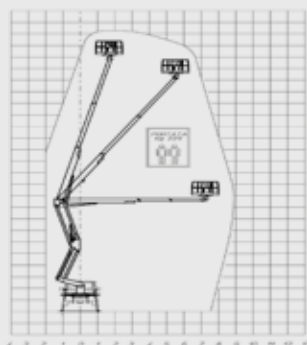

GMJ Model LLF12-300

Maximum Height	13m
Maximum reach	8.8m
Safe Working Load	300kg
Insulation Rating	132kv
Chassis	4x2 or 4x4

Versalift VST-40-I

Maximum Height	14m
Maximum reach	8.5m
Safe Working Load	250kg
Insulation Rating	66kv
Chassis	4x2 or 4x4

GMJ Model LLF16.350

Maximum Height	17.7m
Maximum reach	11.2m
Safe Working Load	350kg
Insulation Rating	132kv
Chassis	4x2 or 4x4

Elevating Work Platform Specialists

Hiring to the Utility, Construction & Vegetation Management Industries

GMJ/Abbey Model 23 Meter

Maximum Height	23m
Maximum reach	13m
Safe Working Load	300kg
Insulation Rating	66kv
Chassis	4x2

GMJ Model LLF 28.300

Maximum Height	28m
Maximum reach	17.5m
Safe Working Load	300kg
Insulation Rating	132kv
Chassis	6x4

Cela TP24 Uninsulated

Maximum Height	24m
Maximum reach	11m
Safe Working Load	225kg
Chassis	4x2*

* (light truck licence only required)

Elevating Work Platform Specialists

Hiring to the Utility, Construction & Vegetation Management Industries